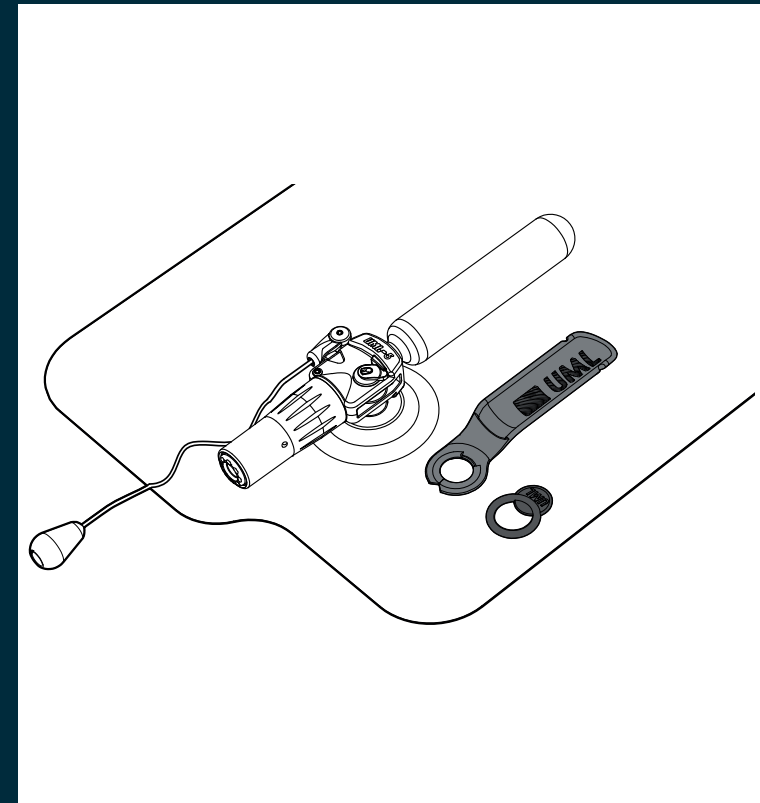

RETRO FIT CYLINDER SAFE SET

BESTO INFLATABLE

Komeet 13
8448 CG Heerenveen

Phone +31 [0] 522-27 81 40
Fax +31 [0] 522-27 81 49

info@besto-redding.nl
www.besto-redding.com

**RETRO CYLINDER SAFE SET
FOR CYLINDER 24 - 60 GRAM**