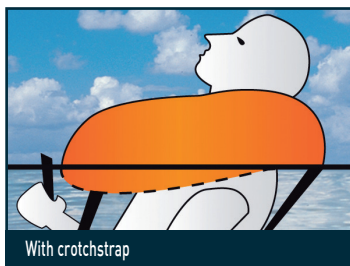

BESTO SEPARATE CROTCHSTRAP 20427030

**Crotchstrap that gives more freeboard of
the airways. (see images)
Can be placed on all Besto Inflatables.**

≈ LIFESAVER SINCE 1920 ≈

Besto

Komeet 13,
8448 CG Heerenveen
Phone +31 [0] 522-27 81 40
Fax +31 [0] 522-27 81 49
info@besto-redding.nl
www.besto-redding.com