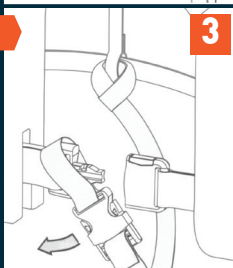

BESTO SEPARATE CROTCHSTRAP 20427030

**Crotchstrap that gives more freeboard of
the airways. (see images)
Can be placed on all Besto Inflatables.**

≈ LIFESAVER SINCE 1920 ≈

Besto

Komeet 13,
8448 CG Heerenveen
Phone +31 [0] 522-27 81 40
Fax +31 [0] 522-27 81 49
info@besto-redding.nl
www.besto-redding.com

1 & 2 | Waist belt & Harness Type

3 & 4 | Waist belt Type

3 & 4 | Harness Type

20811062 - RS2742

WWW.BESTO-REDDING.COM