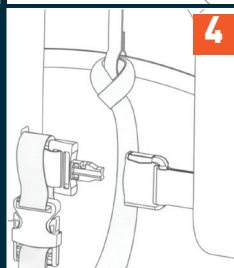

BESTO SEPARATE CROTCHSTRAP 20427030

**Crotchstrap that gives more freeboard of
the airways. (see images)
Can be placed on all Besto Inflatables.**

≈ LIFESAVER SINCE 1920 ≈

Besto

Komeet 13,
8448 CG Heerenveen
Phone +31 [0] 522-27 81 40
Fax +31 [0] 522-27 81 49
info@besto-redding.nl
www.besto-redding.com

1 & 2 | Waist belt & Harness Type

3 & 4 | Waist belt Type

3 & 4 | Harness Type

20811062 - RS2742

WWW.BESTO-REDDING.COM