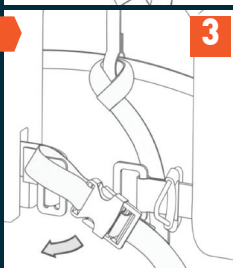

BESTO SEPARATE CROTCHSTRAP 20427030

**Crotchstrap that gives more freeboard of
the airways. (see images)
Can be placed on all Besto Inflatables.**

≈ LIFESAVER SINCE 1920 ≈

Besto

Komeet 13,
8448 CG Heerenveen
Phone +31 [0] 522-27 81 40
Fax +31 [0] 522-27 81 49
info@besto-redding.nl
www.besto-redding.com

1 & 2 | Waist belt & Harness Type

3 & 4 | Waist belt Type

3 & 4 | Harness Type

20811062 - RS2742

WWW.BESTO-REDDING.COM