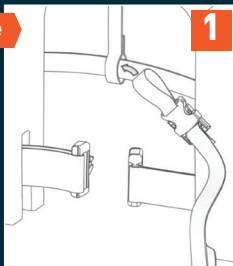

BESTO SEPARATE CROTCHSTRAP 20427030

**Crotchstrap that gives more freeboard of
the airways. (see images)
Can be placed on all Besto Inflatables.**

≈ LIFESAVER SINCE 1920 ≈

Besto

Komeet 13,
8448 CG Heerenveen
Phone +31 [0] 522-27 81 40
Fax +31 [0] 522-27 81 49
info@besto-redding.nl
www.besto-redding.com

1 & 2 | Waist belt & Harness Type

3 & 4 | Waist belt Type

3 & 4 | Harness Type

20811062 - RS2742

WWW.BESTO-REDDING.COM