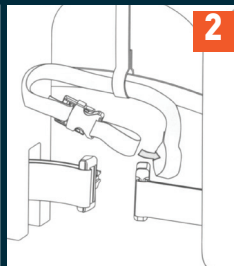

BESTO SEPARATE CROTCHSTRAP 20427030

**Crotchstrap that gives more freeboard of
the airways. (see images)
Can be placed on all Besto Inflatables.**

≈ LIFESAVER SINCE 1920 ≈

Besto

Komeet 13,
8448 CG Heerenveen
Phone +31 [0] 522-27 81 40
Fax +31 [0] 522-27 81 49
info@besto-redding.nl
www.besto-redding.com

1 & 2 | Waist belt & Harness Type

3 & 4 | Waist belt Type

3 & 4 | Harness Type

20811062 - RS2742

WWW.BESTO-REDDING.COM